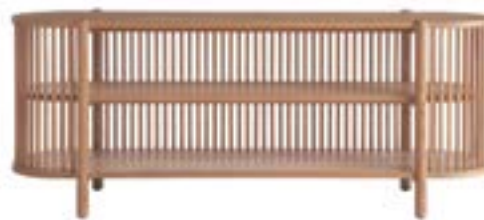

WEEKENDER CONSOLE
U330968 / 76w x 20d x 30h
(1) Fixed shelf.
Finish: Sand Dune